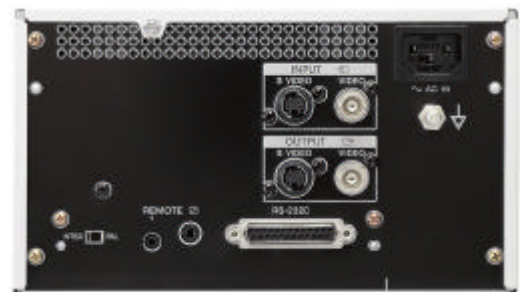

Why a Sony UP-20?

Most new owners have found that the hookup was easy using the same cables and wiring. And the menu driven set-up was simple.

Now they're experiencing:

- Better resolution
- Less expensive prints
- The same format or better You can print 1, 2, 4, 8 or 15 different images per sheet
- The same "paper & ribbon" process
- Multiply color adjustment options
- Caption options

Rear View of Sony UP-20